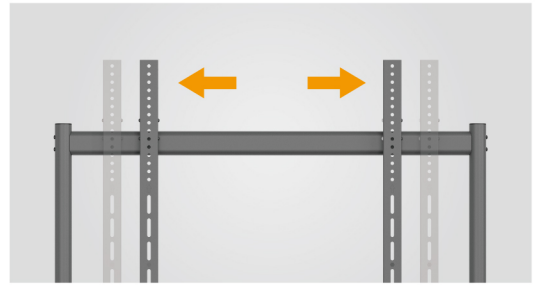

TTF15-68FW

Heavy-Duty Display Trolley

Take Teamwork Anywhere

Fit up to **86"** screen Weight up to **120kg**

Storage Shelf
for supplies such as pens, sticky notes, etc.

Adjustable double hook design
strong, durable and easy to install

Height adjustable
2 levels for different needs

75mm large casters
ensure the mobility and flexibility

Screen Size
50"-86"

Max. VESA Compatible
800x600

Weight Capacity
120kg/264lbs

Four Times
Strength Tested