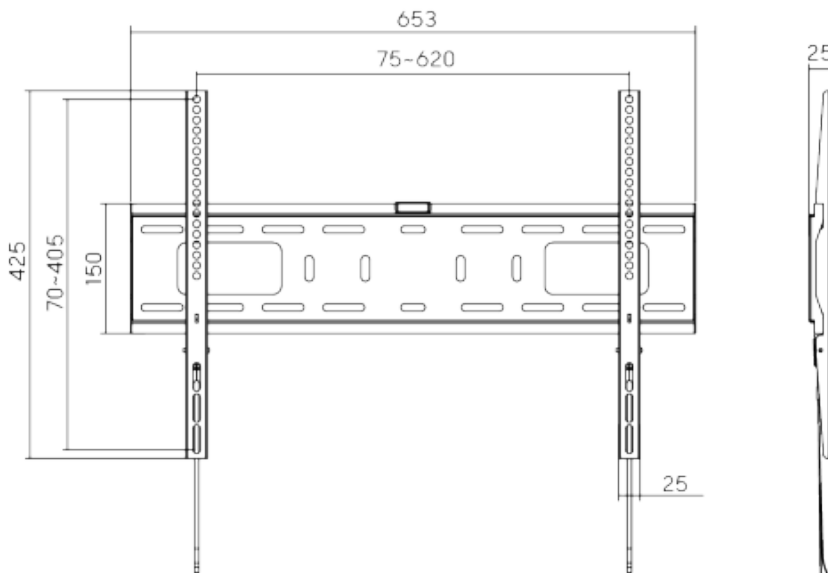

## LP42-46F

|                        |   |
|------------------------|---|
| Fit Screen Size        | 37" - 70"                               |
| VESA Compatible        | 200x200,400x200,300x300,400x400,600x400 |
| Weight Capacity        | 50kg                                    |
| Profile                | 25mm                                    |
| Dimensions             | 653x425x25mm<br>(25.7"x16.7"x0.98")     |
| Max Mounting Hole      | 600x400                                 |
| Mounting Hole Pattern: | VESA & Universal                        |

The economy fixed wall mount can accommodate most 37"-70" LED, LCD Flat Panel TVs with a maximum weight of 50kgs/110lbs. Slim design sits just 25mm from wall to complement the sleek look of ultra-thin TVs. Its automatically click-in spring lock with easily-release cord easily and securely attaches your flat panels to wall. Simple construction enables easy installation. Lateral shift allows the TV to move left and right on the wall plate so it's placed exactly where you want it. In addition, TV brackets easily snap into place on the wall plate for added safety and security.

Dimensions (mm)