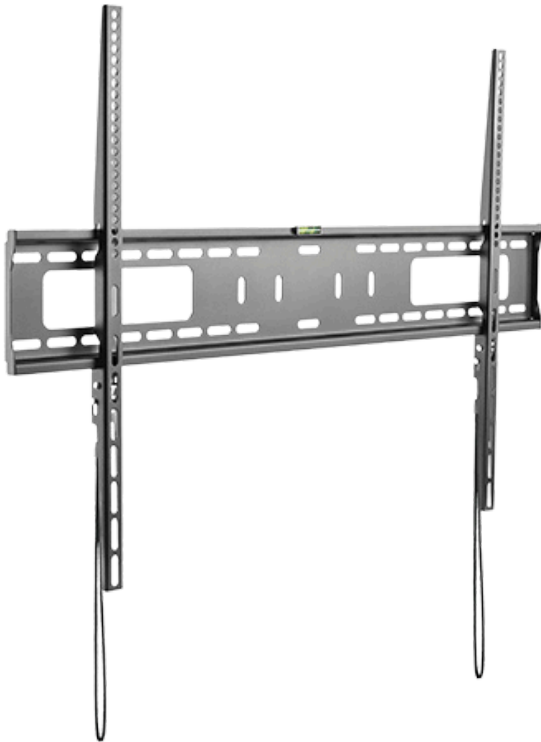

X-Large Heavy Duty Fixed TV Wall Mount

LP42-69F