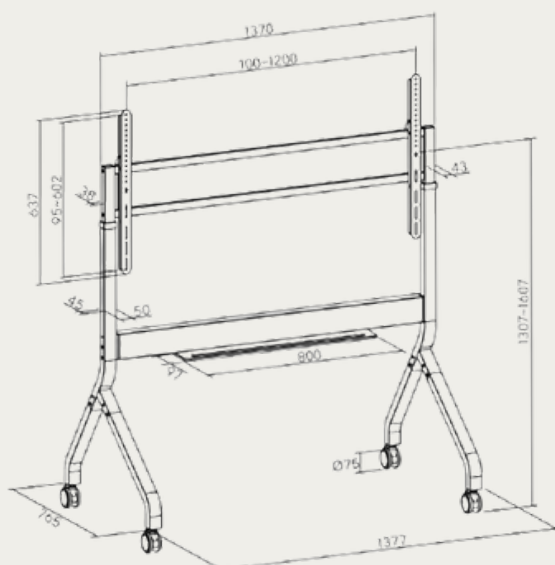

## IAS19-612FW

This Heavy Duty Mobile Trolley sets a new standard for trolleys with its sleek, minimalist design and robust performance. Engineered to support screens up to 120kg and 110 inches.

Fit Screen Size	65" - 110"
VESA Compatible	200x100, 200x100, 200x200, 400x200, 300x300, 400x300, 600x200, 400x400, 600x300, 600x400, 800x400, 600x600, 800x600, 900x600, 7000x600, 1200x600
Weight Capacity	120 kg
Shelf Weight capacity	3 kg
Material	Steel & Plastic

Fit Screen Size	65" - 110"
VESA Compatible	200x100, 200x100, 200x200, 400x200, 300x300, 400x300, 600x200, 400x400, 600x300, 600x400, 800x400, 600x600, 800x600, 900x600, 7000x600, 1200x600
Weight Capacity	120 kg
Height Range	1307-1607mm (51.5"~63.3")
Shelf Weight capacity	3 kg
Material	Steel & Plastic